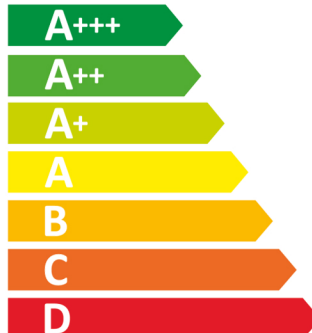

ENERG

енергия · ενέργεια

LEISURE

CLB60ECK

A

75 L

0.00 kWh/cycle*

0.83 kWh/cycle*

65/2014

7737186411

285381490/

AA

K

85x170 mm